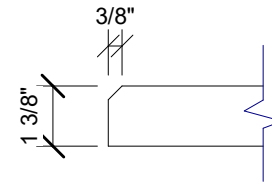

1 SIDE VIEW  
1" = 1'-0"

2 EDGE DETAIL  
3" = 1'-0"

3 PLAN VIEW  
1" = 1'-0"

4 END VIEW  
1" = 1'-0"

123 Columbia Court N. Chaska, MN 55318  
www.acousticalsurfaces.com  
1-800-854-2948

PRODUCT LINE: 1 3/8" Envirocoustic Design Panels - 2ft x 4ft - Beveled Edge - Strata