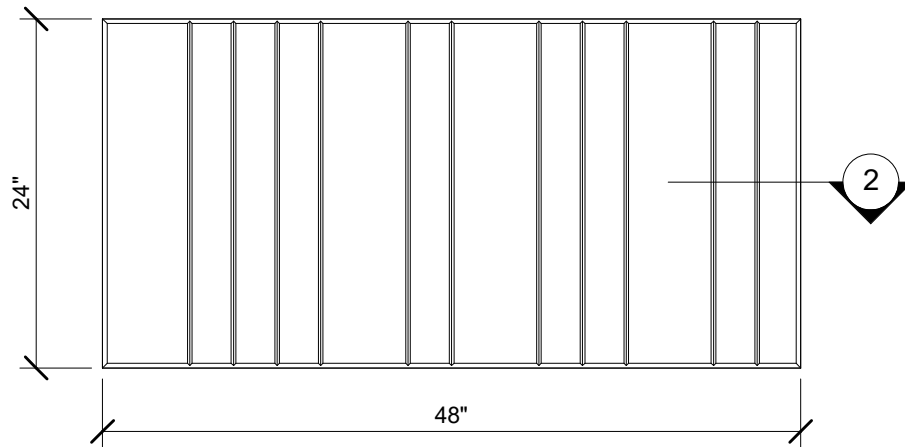

1 SIDE VIEW  
1" = 1'-0"

2 EDGE DETAIL  
3" = 1'-0"

3 PLAN VIEW  
1" = 1'-0"

4 END VIEW  
1" = 1'-0"

123 Columbia Court N. Chaska, MN 55318  
www.acousticalsurfaces.com  
1-800-854-2948

PRODUCT LINE: 1 3/8" Envirocoustic Design Panels - 2ft x 4ft - Beveled Edge - Strata